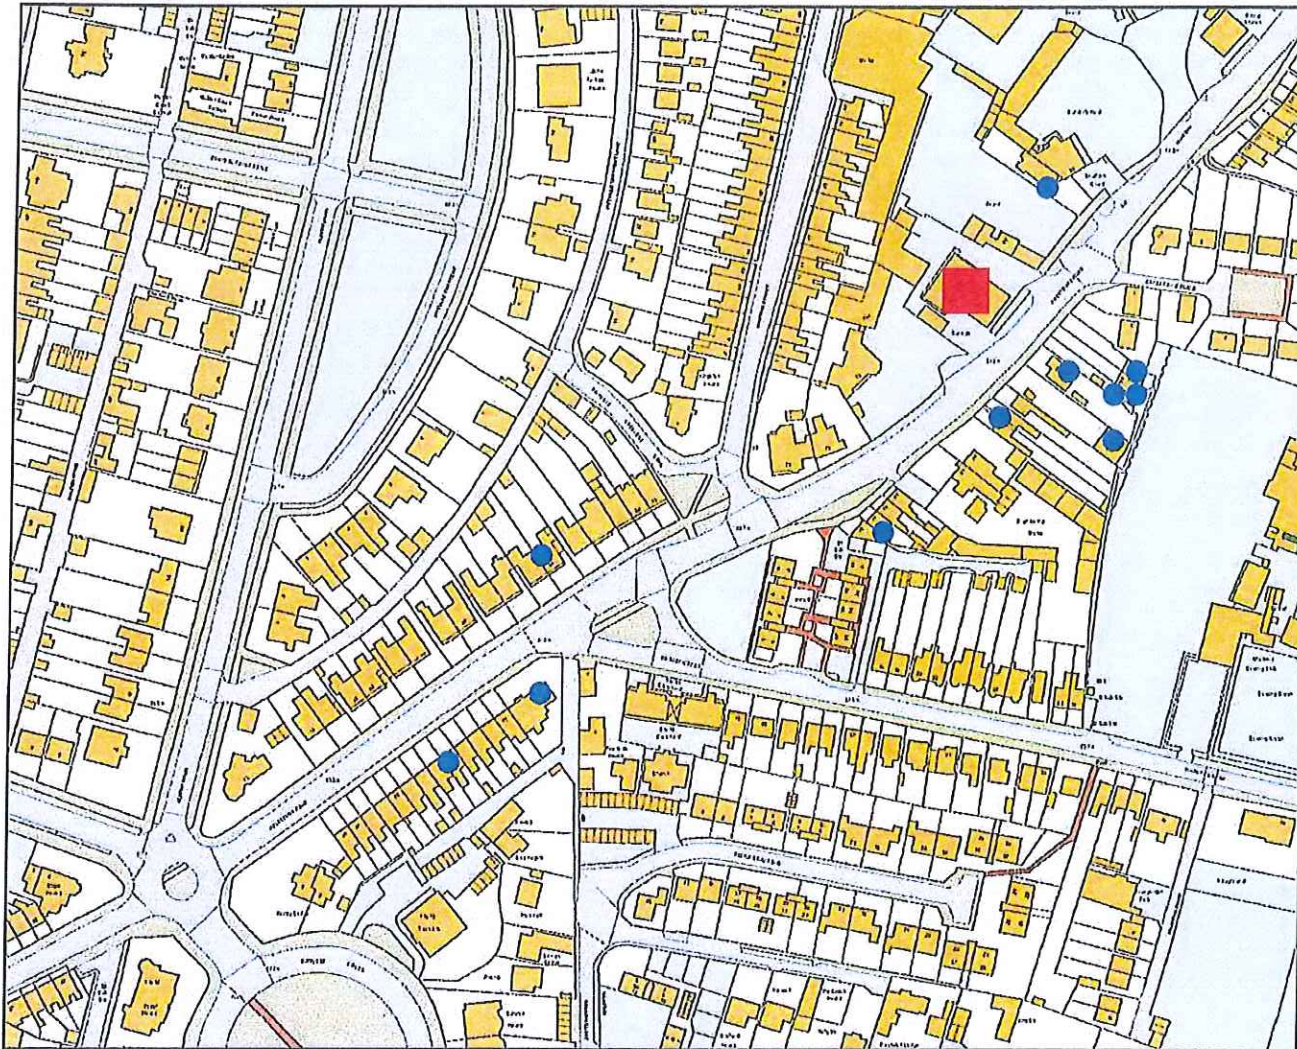

BP Prestbury Road Service Station

80-86 Prestbury Road, Cheltenham GL52 2DJ

Legend

- Locations of residents' homes
- Location of premises

Scale : 1:2500

Organisation	Cheltenham Borough Council
Department	Public Protection
Comments	Licensing Sub-Committee

Reproduced from the Ordnance Survey map with the permission of the Controller of Her Majesty's Stationery Office © Crown Copyright 2000. Unauthorised reproduction infringes Crown Copyright and may lead to prosecution or civil proceedings.