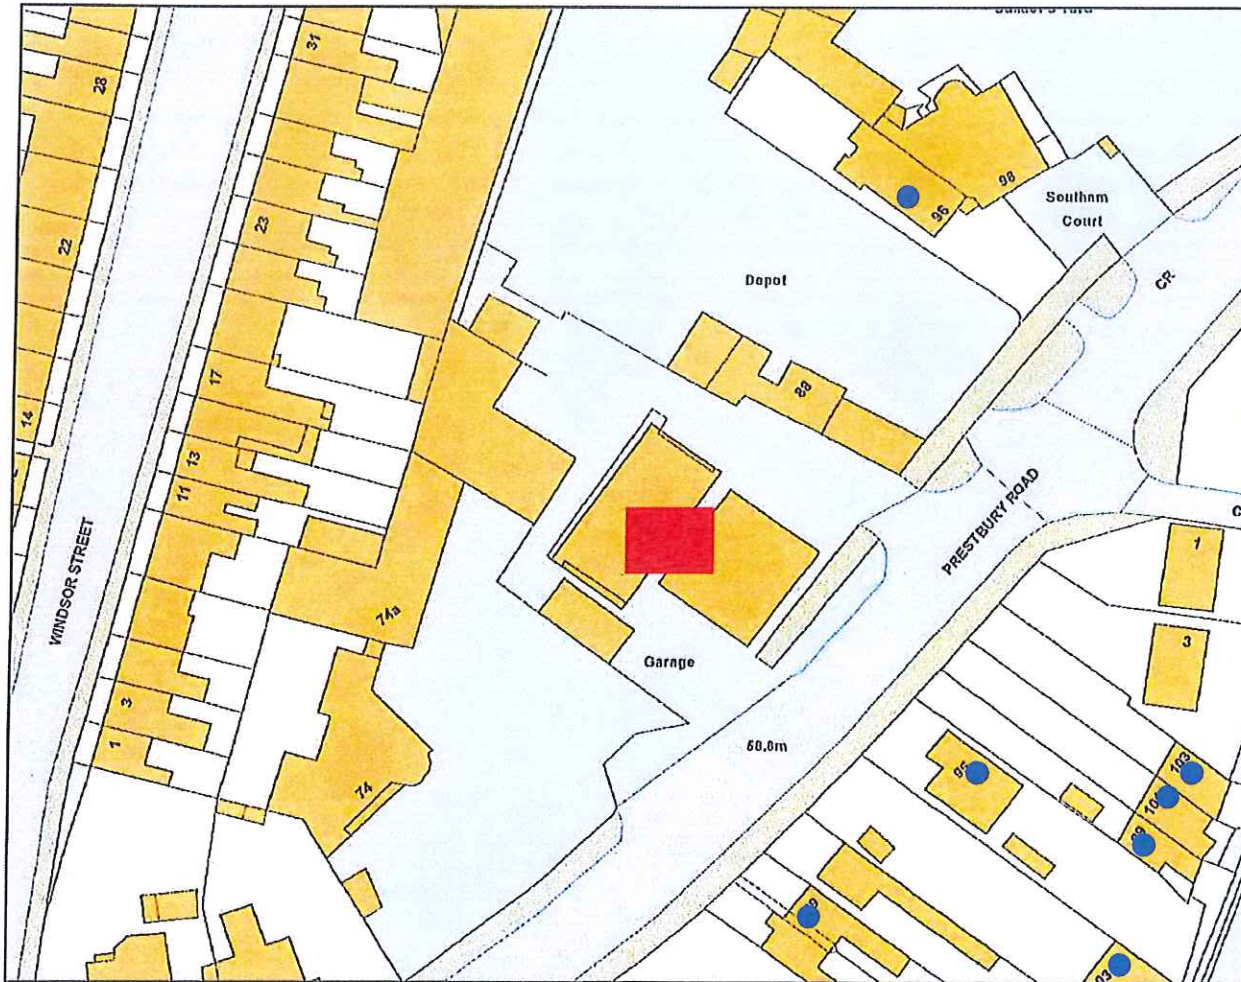

BP Prestbury Road Service Station

80-86 Prestbury Road, Cheltenham GL52 2DJ

Legend

- Location of premises
- Location of residents' addresses

Scale : 1:789

Organisation	Cheltenham Borough Council
Department	Public Protection
Comments	Licensing Sub-Committee

Reproduced from the Ordnance Survey map with the permission of the Controller of Her Majesty's Stationery Office © Crown Copyright 2000. Unauthorised reproduction infringes Crown Copyright and may lead to prosecution or civil proceedings.

Produced using Caps Solutions Ltd Uni-form Spatial - <http://www.caps-solutions.co.uk>